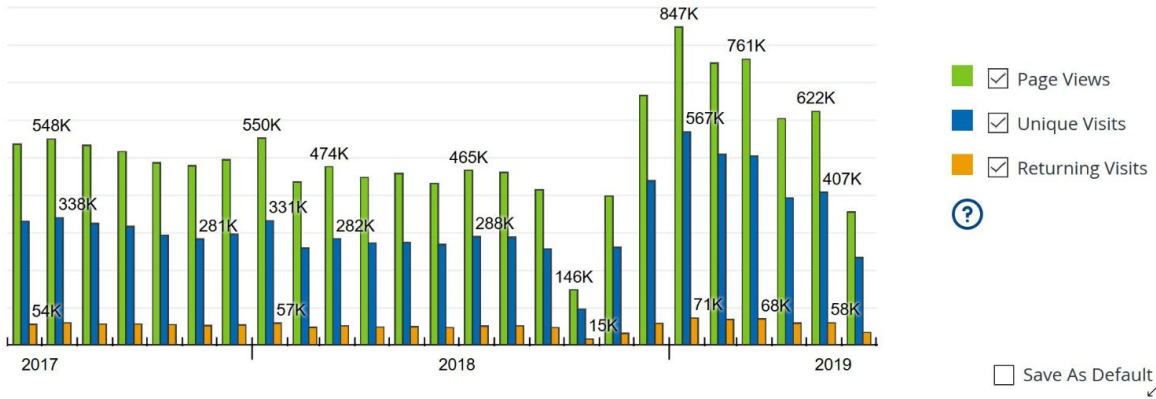

Annex 11

Summary Stats ?

Monthly ◻ << < > >> - + 📅 19th Jun 2017 — 17th Jun 2019 ◻

Summary Stats ?

Yearly ◻ << < > >> - + 📅 25th Dec 2013 — 24th Jan 2014 ◻

Summary Stats

Yearly          23rd Dec 2011 — 22nd Jan 2012 

- Page Views
- Unique Visits
- Returning Visits

Save As Default