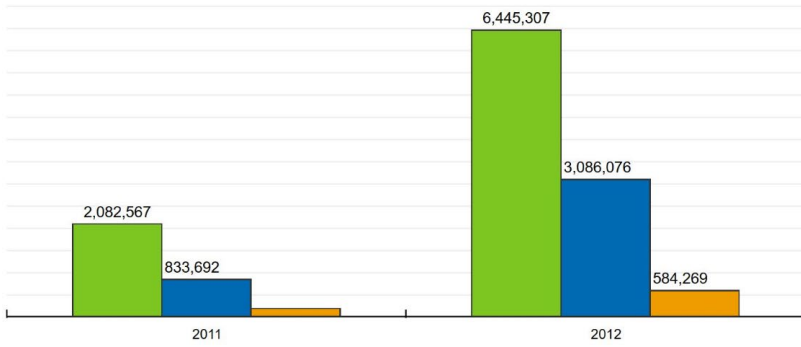

Annex 11

Summary Stats ?

Monthly ◻ << < > >> - + 📅 19th Jun 2017 — 17th Jun 2019 ◻

Summary Stats ?

Yearly ◻ << < > >> - + 📅 25th Dec 2013 — 24th Jan 2014 ◻

Summary Stats

Yearly          23rd Dec 2011 — 22nd Jan 2012 

- Page Views
- Unique Visits
- Returning Visits

Save As Default