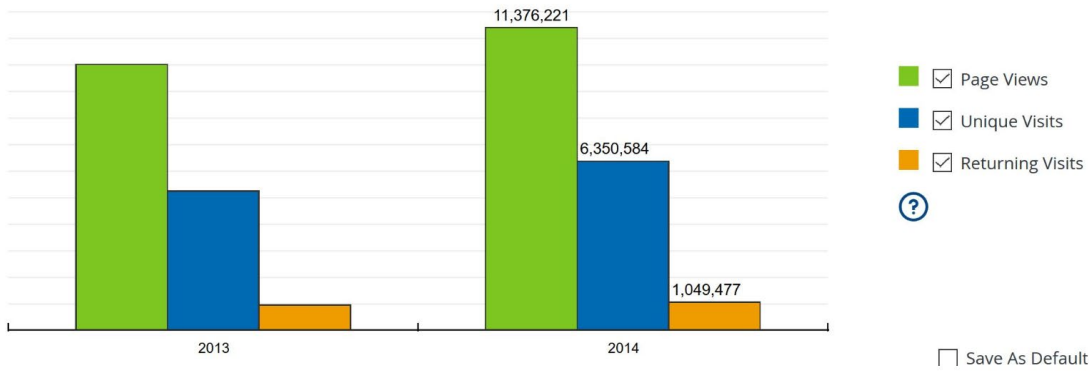

Annex 11

Summary Stats ?

Monthly ◻ << < > >> - + 📅 19th Jun 2017 — 17th Jun 2019 ◻

Summary Stats ?

Yearly ◻ << < > >> - + 📅 25th Dec 2013 — 24th Jan 2014 ◻

Summary Stats

Yearly          23rd Dec 2011 — 22nd Jan 2012 

- Page Views
- Unique Visits
- Returning Visits

Save As Default